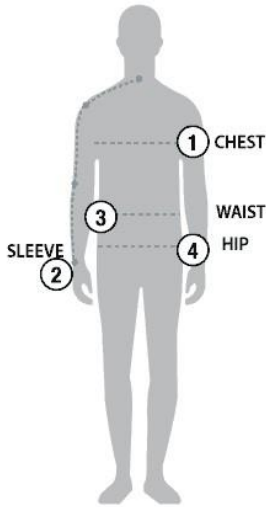

STORMTECH SIZING CHART

BASED ON YOUR BODY MEASUREMENTS

MEN'S SIZING

To select the best size for you, please follow these simple steps:

- ① **Most important measurement:**
Take your Chest/Bust measurement from just under your arm at the fullest part of the chest
- ② Take your Sleeve length from the back base of the neck across the shoulder and around the elbow to your wrist
- ③ Take your Waist measurement at the narrowest point around your natural waistline.
- ④ Take your Hip measurement at the fullest part of your body below the waist

WOMEN'S SIZING

PG-1 | MEN'S ECLIPSE H2X-DRY® PIQUE POLO

MEN'S SIZING CHART – YOUR BODY MEASUREMENTS

SIZE	XS	S	M	L	XL	2XL	3XL	4XL	5XL
Chest ①	N/A	35"-38" [89-96.5cm]	38"-41" [96.5-104cm]	41"-44" [104-112cm]	44"-47" [112-119cm]	47"-50" [119-127cm]	50"-53" [127-134.5cm]	53"-56" [134.5-142cm]	56"-59" [142-150cm]
Sleeve Length ②	N/A	33"-34" [84-86.5cm]	34"-35" [86.5-89cm]	35"-36" [89-91.5cm]	36"-37" [91.5-94cm]	37"-38" [94-96.5cm]	38"-38.5" [96.5-97.75cm]	38.5"-39" [97.75cm-99cm]	39"-39.5" [99-100.25cm]
Waist ③	N/A	29"-32" [73.5-81cm]	32"-35" [81-89cm]	35"-38" [89-96.5cm]	38"-41" [96.5-104cm]	41"-44" [104-112cm]	44"-47" [112-119cm]	47"-50" [119-127cm]	50"-53" [127-134.5cm]
Hip ④	N/A	34"-37" [86-94cm]	37"-40" [94-101.5cm]	40"-43" [101.5-109cm]	43"-46" [109-117cm]	46"-49" [117-124.5cm]	49"-52" [124.5-132cm]	52"-55" [132-140cm]	55"-58" [140-147cm]