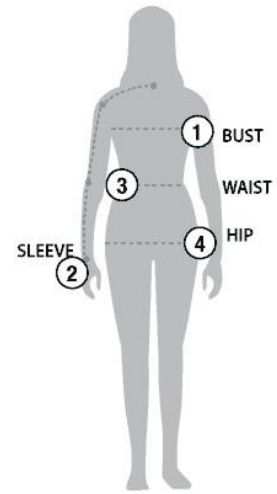

STORMTECH SIZING CHART

BASED ON YOUR BODY MEASUREMENTS

MEN'S SIZING

To select the best size for you, please follow these simple steps:

- ① **Most important measurement:**
Take your Chest/Bust measurement from just under your arm at the fullest part of the chest
- ② Take your Sleeve length from the back base of the neck across the shoulder and around the elbow to your wrist
- ③ Take your Waist measurement at the narrowest point around your natural waistline.
- ④ Take your Hip measurement at the fullest part of your body below the waist

WOMEN'S SIZING

PG-1 | MEN'S ECLIPSE H2X-DRY® PIQUE POLO

MEN'S SIZING CHART – YOUR BODY MEASUREMENTS

SIZE	XS	S	M	L	XL	2XL	3XL	4XL	5XL
Chest ①	N/A	35"-38" [89-96.5cm]	38"-41" [96.5-104cm]	41"-44" [104-112cm]	44"-47" [112-119cm]	47"-50" [119-127cm]	50"-53" [127-134.5cm]	53"-56" [134.5-142cm]	56"-59" [142-150cm]
Sleeve Length ②	N/A	33"-34" [84-86.5cm]	34"-35" [86.5-89cm]	35"-36" [89-91.5cm]	36"-37" [91.5-94cm]	37"-38" [94-96.5cm]	38"-38.5" [96.5-97.75cm]	38.5"-39" [97.75cm-99cm]	39"-39.5" [99-100.25cm]
Waist ③	N/A	29"-32" [73.5-81cm]	32"-35" [81-89cm]	35"-38" [89-96.5cm]	38"-41" [96.5-104cm]	41"-44" [104-112cm]	44"-47" [112-119cm]	47"-50" [119-127cm]	50"-53" [127-134.5cm]
Hip ④	N/A	34"-37" [86-94cm]	37"-40" [94-101.5cm]	40"-43" [101.5-109cm]	43"-46" [109-117cm]	46"-49" [117-124.5cm]	49"-52" [124.5-132cm]	52"-55" [132-140cm]	55"-58" [140-147cm]