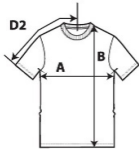

GILDAN

5000B

Heavy Cotton Youth T-Shirt

DETAILS

Fabric
Yarn Count
Features

100% US Cotton, 180.0 G/SqM (White 170.0 G/SqM)
20/1
Heavy Cotton offers an extensive colour palette at a cost-effective price, making it great for promotional tees. Proud member of the US Cotton Trust Protocol (USCTP).
Cotton products from Gildan support more sustainable + ethical cotton farming.
Companion styles: 5000, 5000L, 5100P.
Non-topstitched, classic width, rib collar
Taped neck and shoulders for comfort and durability
Classic fit, tubular body
High-performing tear-away label
CPSIA Tracking Label Compliant
Honduras, Dominican Republic, Haiti, Nicaragua
XS - XL 72 PIECES
33 Colours
165 SKU's

Country of Origin
Case Packs
Colours
SKU's

SPECIFICATIONS

	Tol-	Tol+	XS	S	M	L	XL
Centimeters							
Chest (A)	2.540	2.540	40.640	43.180	45.720	48.260	50.800
Length from HPS (B)	2.540	2.540	52.070	55.880	59.690	63.500	67.310
Sleeve length (Center back) (D2)	1.905	1.905	33.655	36.195	38.735	41.275	43.815
Inches							
Chest (A)	1.000	1.000	16.000	17.000	18.000	19.000	20.000
Length from HPS (B)	1.000	1.000	20.500	22.000	23.500	25.000	26.500
Sleeve length (Center back) (D2)	0.750	0.750	13.250	14.250	15.250	16.250	17.250