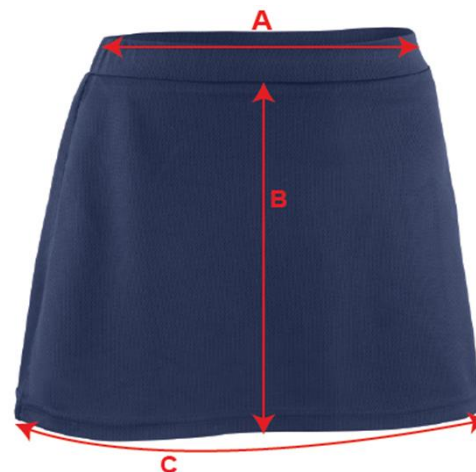

DATE: 11 July 2013

S261J - JUNIOR SKORT

**SPIRO**

Measures in Cms

TO FIT APPROX WAIST SIZE	SIZE	5/6yr	7/8yr	9/10yr	11/12yr	TOL +/-
	UK/CMS	20/22" (50/56cm)	22/24" (56/60cm)	24/26" (60/66cm)	26/28" (66/72cm)	
	HEIGHT (CMS)	56	61	66	71	

**OUTER SKIRT**

A	RELAXED WAIST	24.0	26.0	28.0	30.0	1.0
B	LENGTH EXCLUDE W/BAND	28.0	29.0	30.0	31.0	1.0
C	HEM WIDTH	44.0	46.0	48.0	50.0	1.0

**INNER SHORT**

A1	INSIDE LEG LENGTH	7.0	8.0	9.0	10	1.0
B1	LEG WIDTH	16.0	17.0	18.0	19.0	1.0
C1	OUTER LEG LENGTH	22.0	23.0	24.0	25.0	1.0

DOTTED LINES REPRESENT INNER SHORT